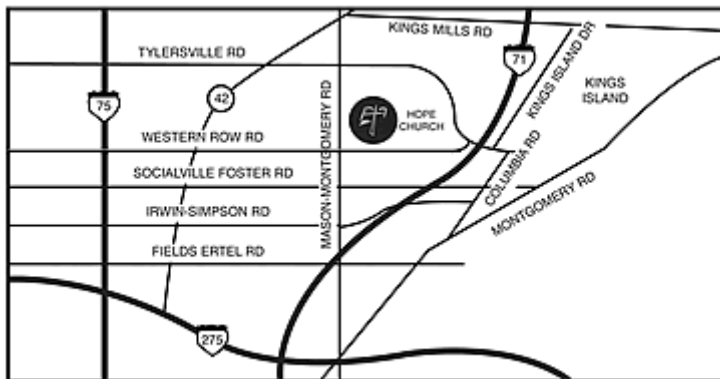

## Directions:

### From the Greater Cincinnati area:

Take Interstate 71 north past Interstate 275. Then exit at the Kings Island/ Western Row Exit. Turn left at the light at the end of the exit ramp. Travel approximately 1/2 mile to the third traffic light and turn left onto Western Row Rd; then travel approximately 1 mile to the Mason-Montgomery/Western Row intersection. Hope is on the right side of the intersection

### From the North on Interstate 71:

Take Interstate 71 South to the Fields-Ertel exit. Then turn right onto Mason-Montgomery Rd; travel 2.9 miles to the Western Row Mason-Montgomery intersection. The entrance is just past the intersection on the right hand side of the road.

### From Interstate 75:

Take the Tylersville Rd. exit to the east. Travel 3.8 miles to Mason-Montgomery Rd.; turn right onto Mason-Montgomery Rd. The church entrance is 800 yards on the left, just prior to the next traffic light.